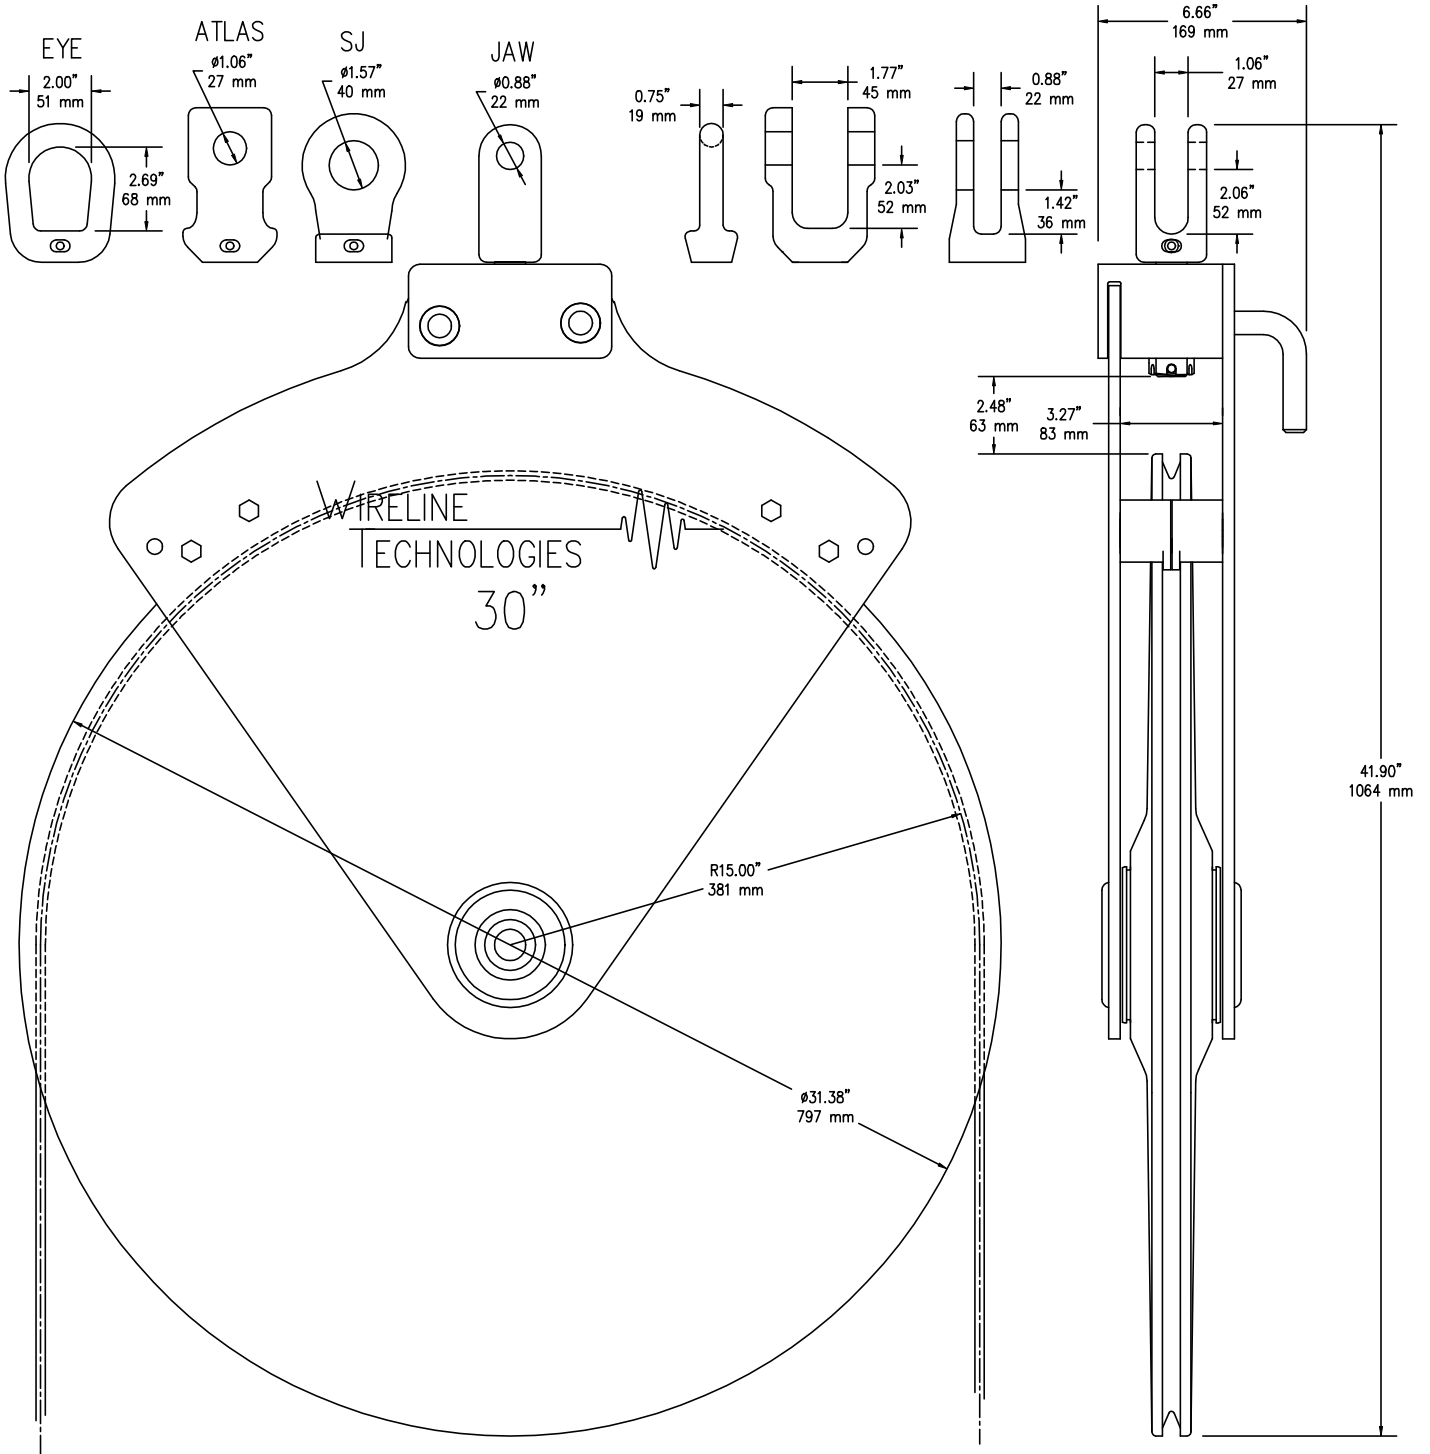

30" SLICKLINE SHEAVE

2140 NORTH REDWOOD ROAD #60
 SALT LAKE CITY, UTAH 84116
 TEL. (801) 323-5533 FAX. (801) 323-7033