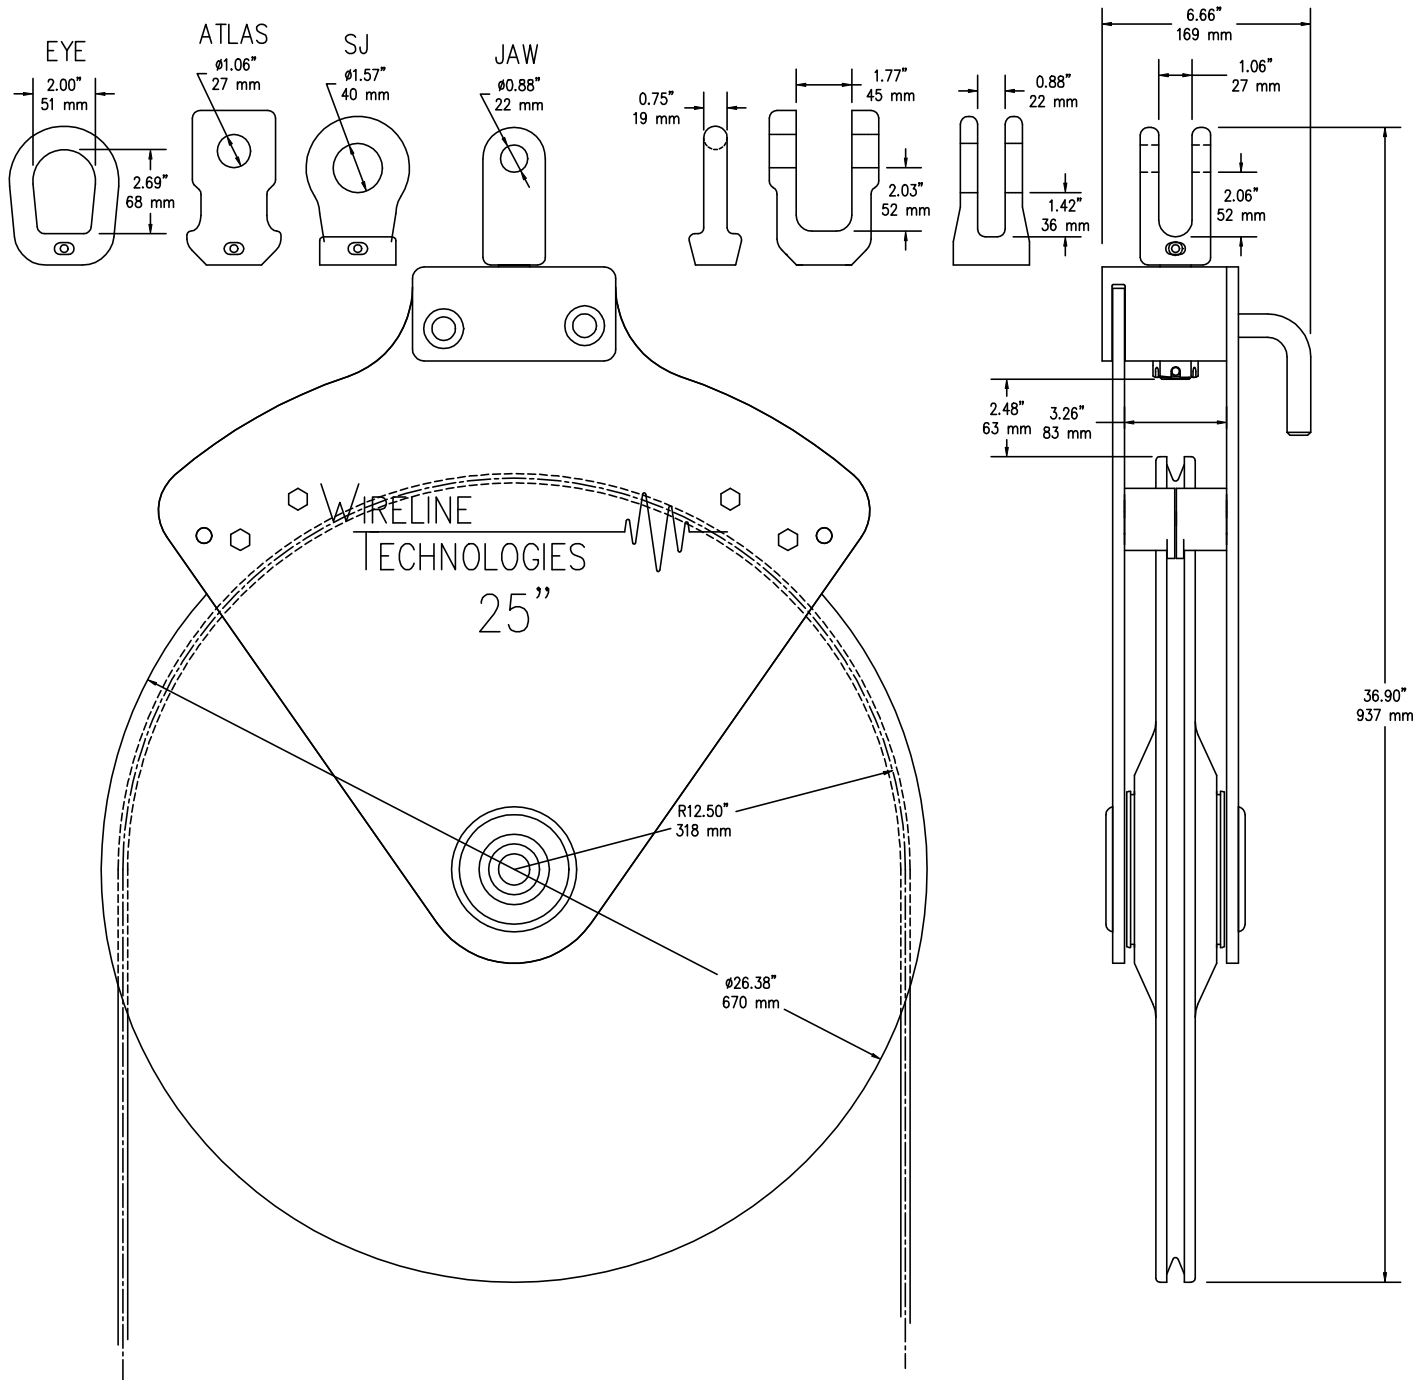

25" SLICKLINE SHEAVE

2140 NORTH REDWOOD ROAD #60
 SALT LAKE CITY, UTAH 84116
 TEL. (801) 323-5533 FAX. (801) 323-7033