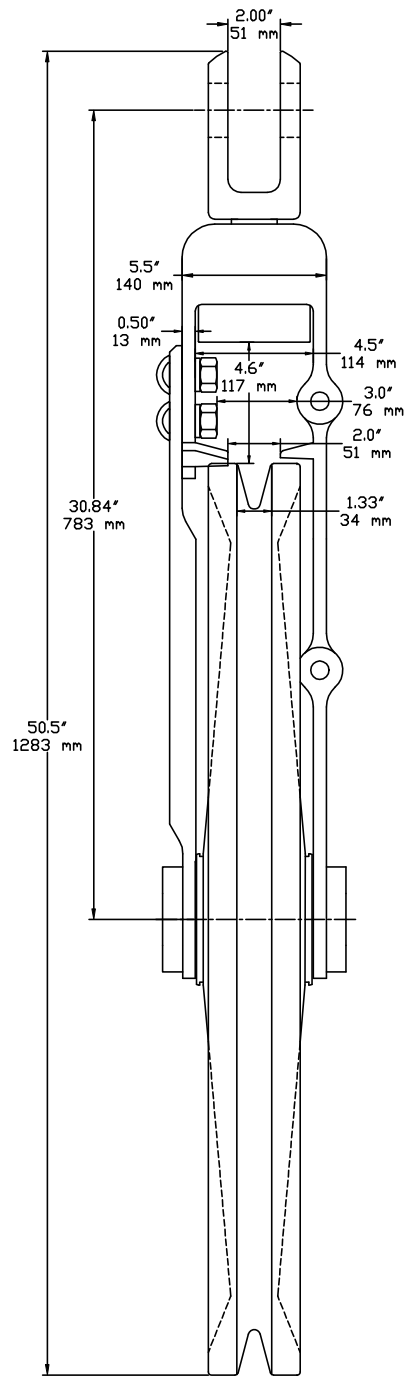

32" HEAVY DUTY RIGGING SHEAVE

GROOVE DIAMETER
31.5

PITCH DIAMETER
32.00

OUTSIDE DIAMETER
34.75

2140 NORTH REDWOOD ROAD #60
SALT LAKE CITY, UTAH 84116
TEL. (801) 323-5533 FAX. (801) 323-7033