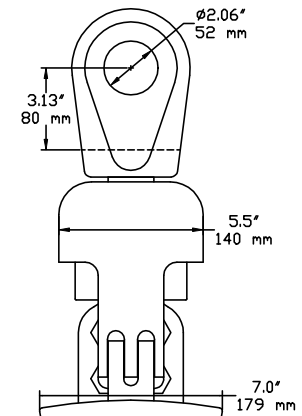

32" HEAVY DUTY RIGGING SHEAVE

GROOVE DIAMETER
31.5

PITCH DIAMETER
32.00

OUTSIDE DIAMETER
34.75

2140 NORTH REDWOOD ROAD #60
SALT LAKE CITY, UTAH 84116
TEL. (801) 323-5533 FAX. (801) 323-7033